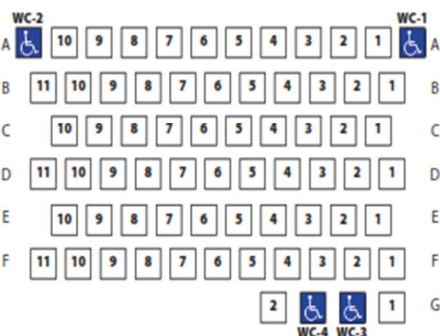

1 Mystery
5 Comedies
1 Classic Drama

7 Great Shows = 1 Exciting Season!

Become a Season Subscriber
Find out more at PowPAC.org

PHOTO: STEVE MURDOCK

It's as easy as 1, 2, 3!

1. PICK YOUR PACKAGE

FOR TICKETS	on line at POWPAC.org	e-mail seasontickets@powpac.org	or call 858.679.8085													
	Visit us on Facebook for the latest information on PowPAC's shows and special events															
Series Shows	A Fri 8pm	B Sat 8pm	C Sun 2pm	D Fri 8pm	EM Sat 2pm	E Sat 8pm	F Sun 2pm	G Fri 8pm	H Sat 8pm	I Sun 2pm	J Fri 8pm	KM Sat 2pm	K Sat 8pm	L Sun 2pm	X	
<i>Death By Design</i>	07/05/24	07/06/24	07/07/24	07/12/24	07/13/24	07/13/24	07/14/24	07/19/24	07/20/24	07/21/24	07/26/24	07/27/24	07/27/24	07/28/24	07/28/24	
<i>The Outsider</i>	09/06/24	09/07/24	09/08/24	09/13/24	09/14/24	09/14/24	09/15/24	09/20/24	09/21/24	09/22/24	09/27/24	09/28/24	09/28/24	09/29/24	09/29/24	
<i>The Man Who Came to Dinner</i>	11/08/24	11/09/24	11/10/24	11/15/24	11/16/24	11/16/24	11/17/24	11/22/24	11/23/24	11/24/24	11/29/24	11/30/24	11/30/24	12/01/24	12/01/24	
<i>I Never Sang for My Father</i>	01/03/25	01/04/25	01/05/25	01/10/25	01/11/25	01/11/25	01/12/25	01/17/25	01/18/25	01/19/25	01/24/25	01/25/25	01/25/25	01/26/25	01/26/25	
<i>Alone Together</i>	02/21/25	02/22/25	02/23/25	02/28/25	03/01/25	03/01/25	03/02/25	03/07/25	03/08/25	03/09/25	03/14/25	03/15/25	03/15/25	03/16/25	03/16/25	
<i>Laura</i>	04/11/25	04/12/25	04/13/25	04/18/25	04/19/25	04/19/25	04/20/25	04/25/25	04/26/25	04/27/25	05/02/25	05/03/25	05/03/25	05/04/25	05/04/25	
<i>Women in Jeopardy</i>	05/30/25	05/31/25	06/01/25	06/06/25	06/07/25	06/07/25	06/08/25	06/13/25	06/14/25	06/15/25	06/20/25	06/21/25	06/21/25	06/22/25	06/22/25	

Call or e-mail for reservation.

2. CHOOSE YOUR SEAT(S)

3. COMPLETE AND MAIL ORDER FORM (inside)

Individual Ticket Prices*

General admission \$26
 Senior**/Student/Active Military \$24
 Groups (10 or more, w/ payment) \$22